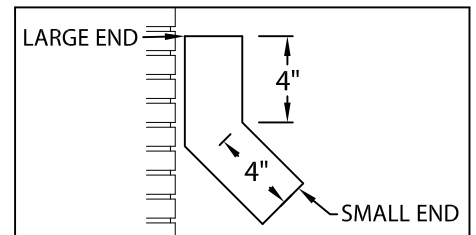

TREMLOCK DOWNSPOUT

OPEN DOWNSPOUT, STYLE 2 DOWNSPOUT STRAP VERSION

INSTALLATION INSTRUCTIONS

DETERMINE OUTLET LOCATIONS AND FIELD CUT HOLE IN A NEAT WORKMANLIKE MANNER. INSERT ALUMINUM KYNAR OUTLET, FASTEN WITH TWO RIVETS IN EACH FLANGE AND SEAL, WITH NON-CURING SEALANT

STYLE A DOWNSPOUT

STYLE B DOWNSPOUT

DOWNSPOUT SECTION