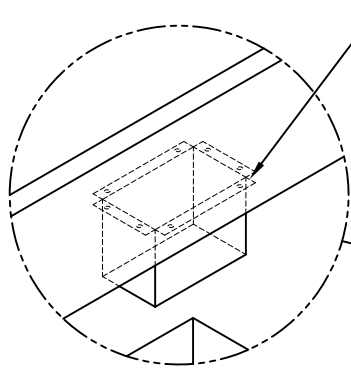

TREMLOCK DOWNSPOUT

OPEN DOWNSPOUT, STYLE 2 DOWNSPOUT STRAP VERSION

INSTALLATION INSTRUCTIONS

DETERMINE OUTLET LOCATIONS AND FIELD CUT HOLE IN A NEAT WORKMANLIKE MANNER. INSERT ALUMINUM KYNAR OUTLET, FASTEN WITH TWO RIVETS IN EACH FLANGE AND SEAL, WITH NON-CURING SEALANT

STYLE A DOWNSPOUT

STYLE B DOWNSPOUT

DOWNSPOUT SECTION