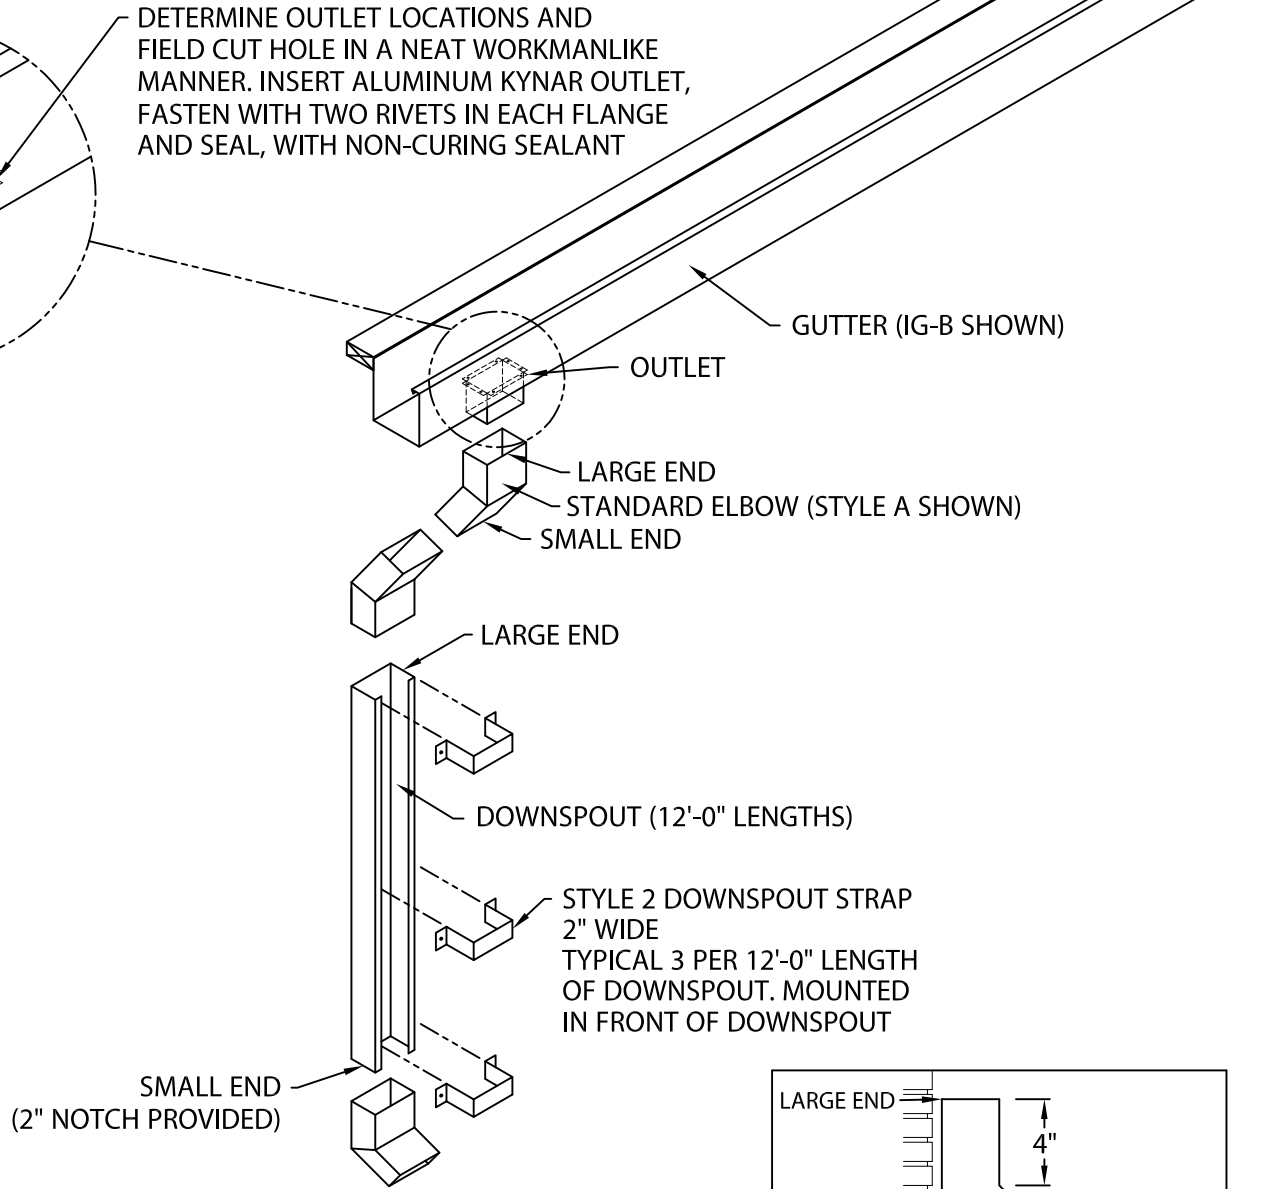

TREMLOCK DOWNSPOUT

OPEN DOWNSPOUT, STYLE 2 DOWNSPOUT STRAP VERSION

INSTALLATION INSTRUCTIONS

DETERMINE OUTLET LOCATIONS AND FIELD CUT HOLE IN A NEAT WORKMANLIKE MANNER. INSERT ALUMINUM KYNAR OUTLET, FASTEN WITH TWO RIVETS IN EACH FLANGE AND SEAL, WITH NON-CURING SEALANT

STYLE A DOWNSPOUT

STYLE B DOWNSPOUT

DOWNSPOUT SECTION