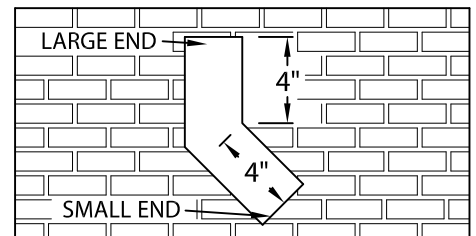

TREMLOCK DOWNSPOUT

OPEN DOWNSPOUT, STYLE 2 DOWNSPOUT STRAP VERSION

INSTALLATION INSTRUCTIONS

DETERMINE OUTLET LOCATIONS AND FIELD CUT HOLE IN A NEAT WORKMANLIKE MANNER. INSERT ALUMINUM KYNAR OUTLET, FASTEN WITH TWO RIVETS IN EACH FLANGE AND SEAL, WITH NON-CURING SEALANT

STYLE A DOWNSPOUT

STYLE B DOWNSPOUT

DOWNSPOUT SECTION